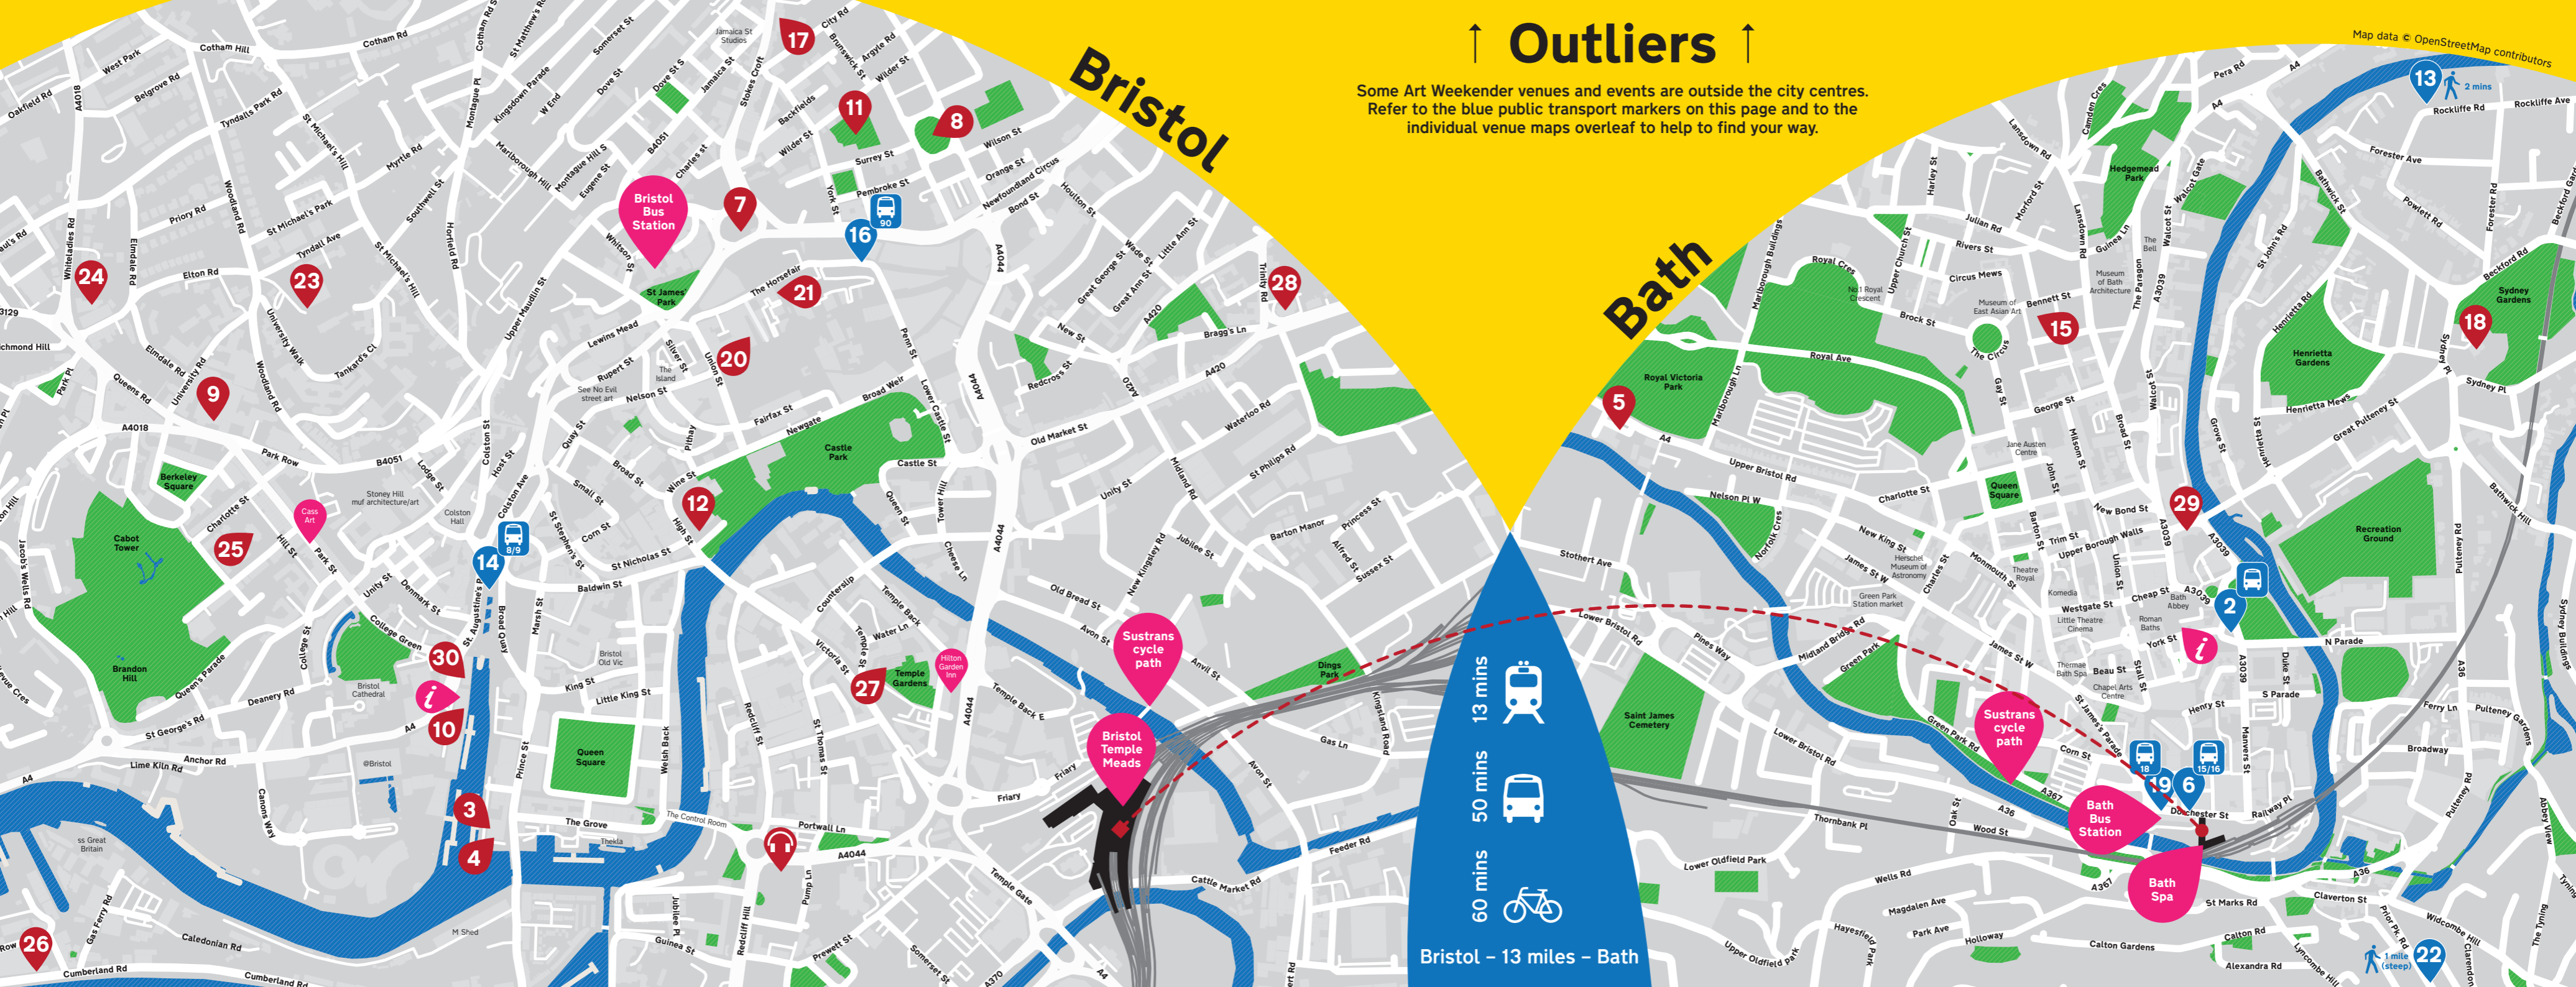

↑ Outliers ↑

Some Art Weekender venues and events are outside the city centres. Refer to the blue public transport markers on this page and to the individual venue maps overleaf to help to find your way.

Bristol

Bath

13 mins 
50 mins 
60 mins 
Bristol - 13 miles - Bath

Bristol Temple Meads

Bath Bus Station

Bath Spa

Sustrans cycle path

Sustrans cycle path

Bristol Bus Station

1 mile (steep) 